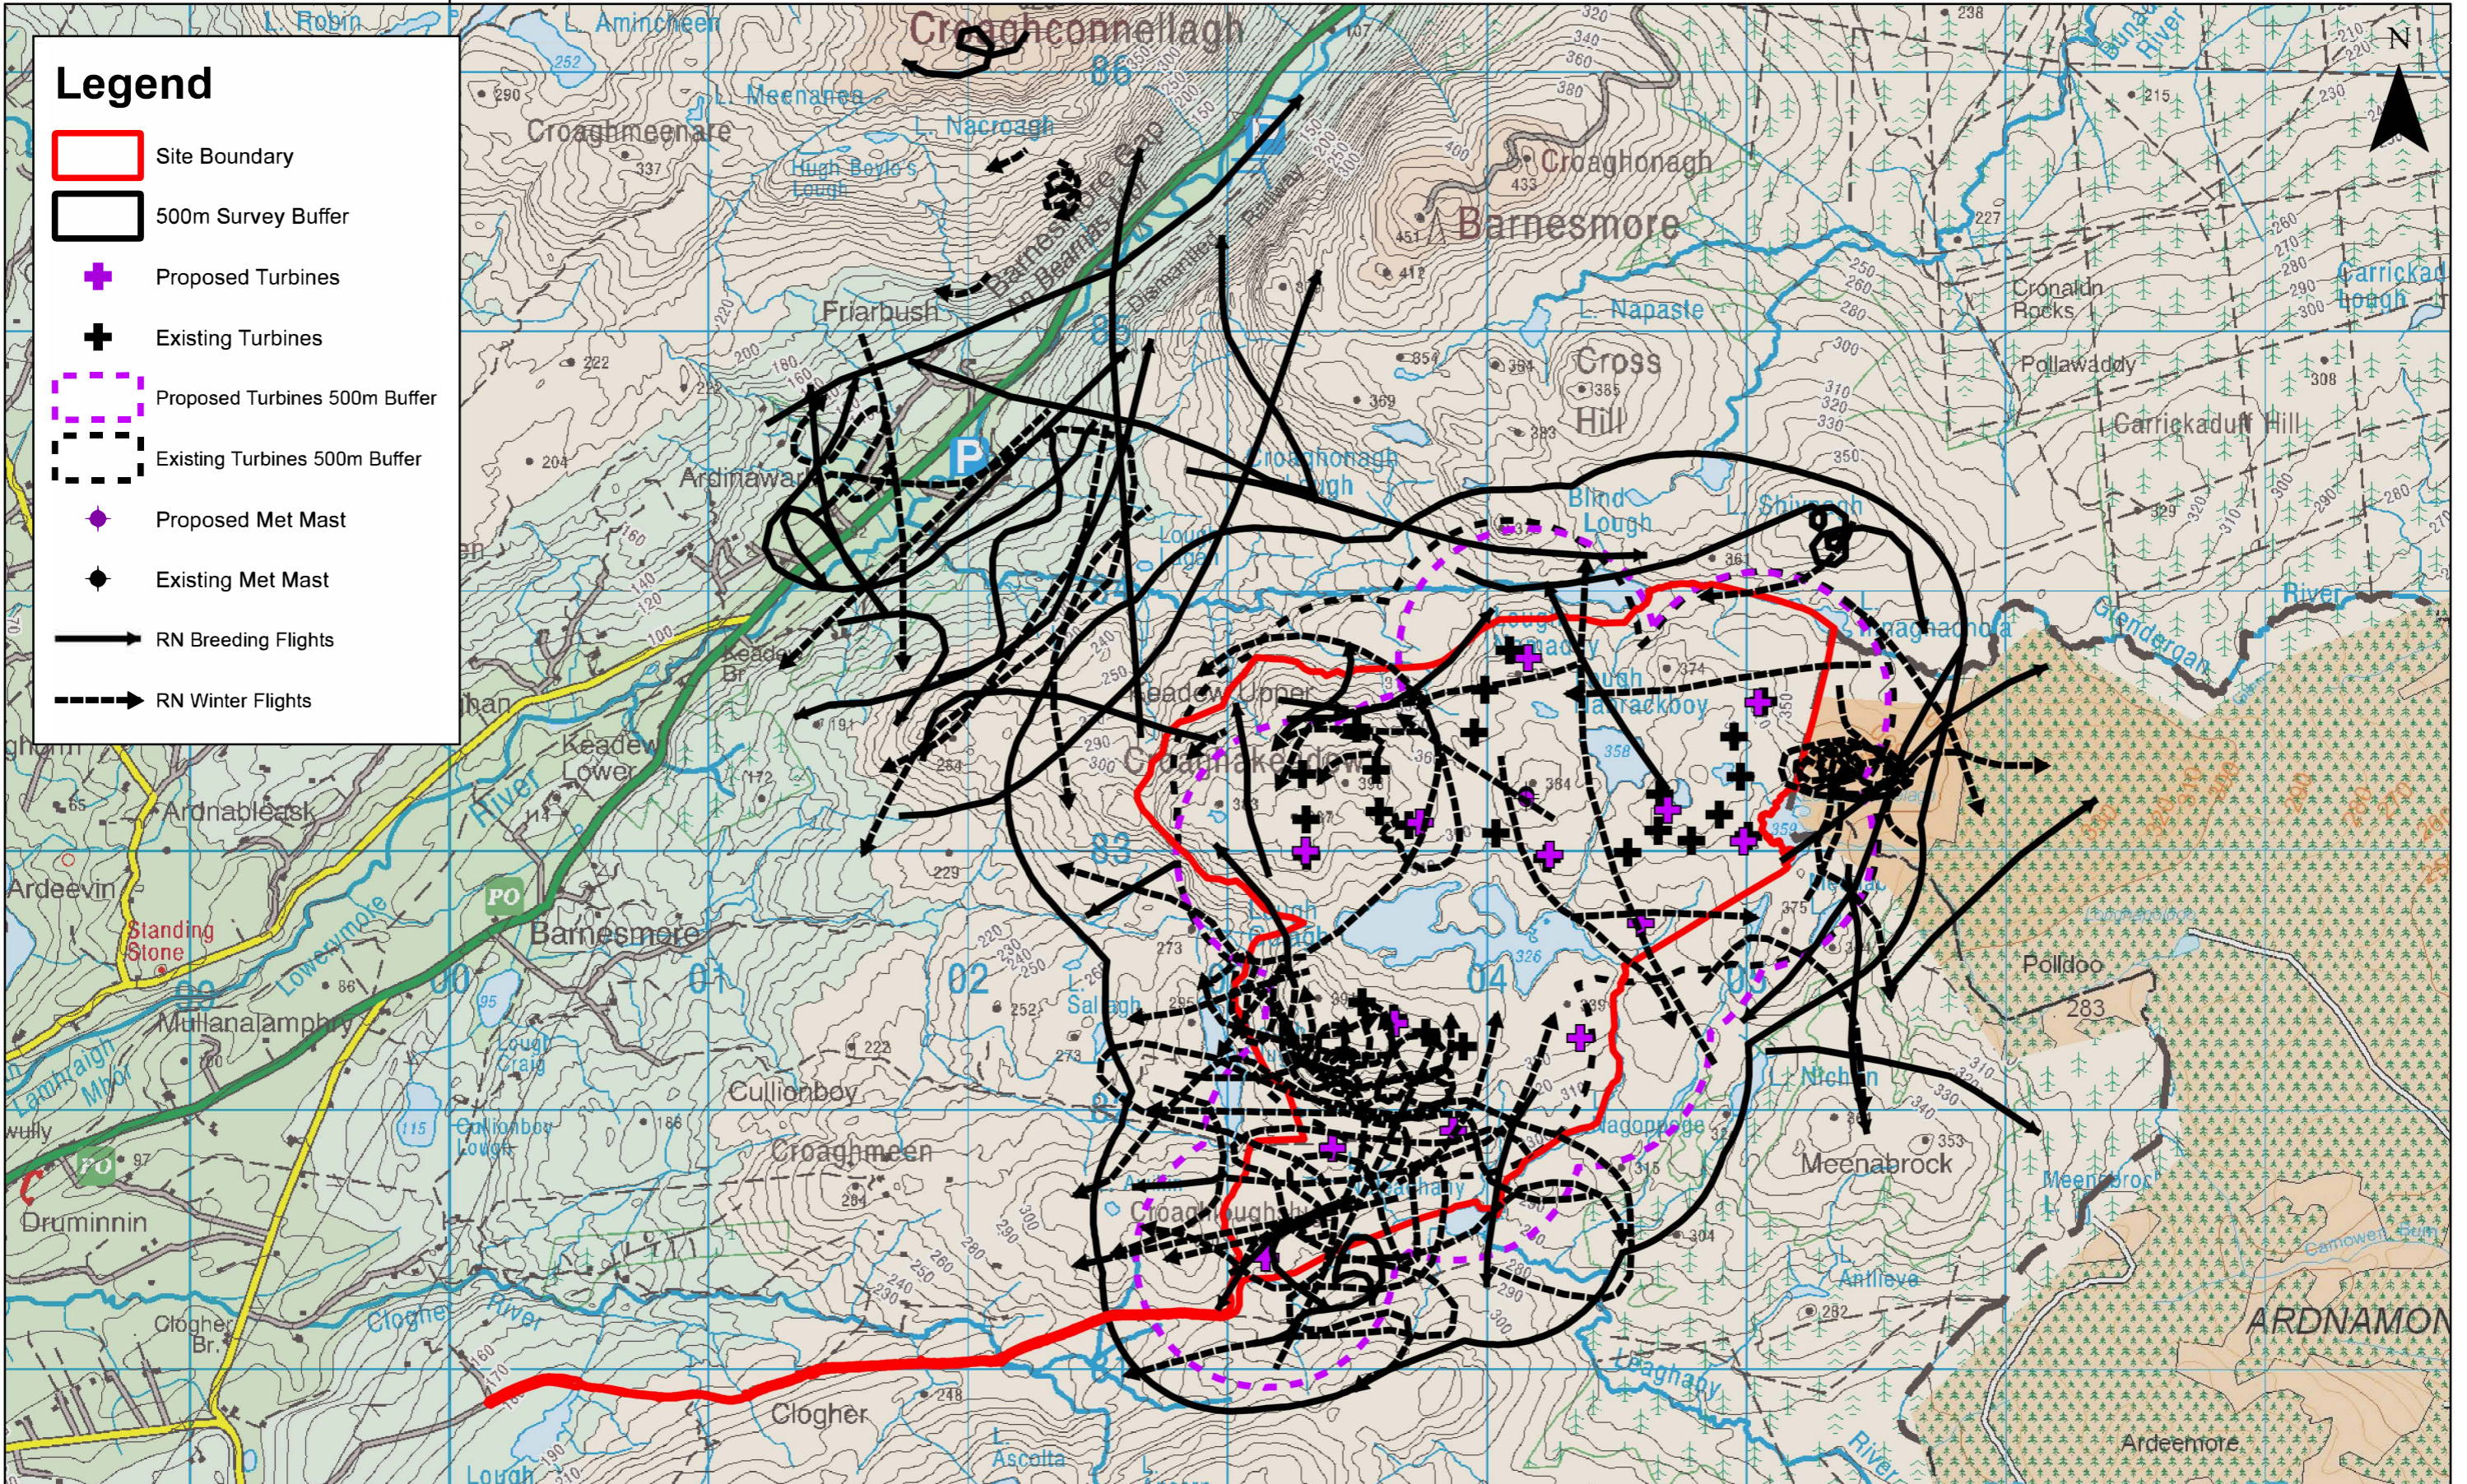

200000

Legend

- Site Boundary
- 500m Survey Buffer
- + Proposed Turbines
- + Existing Turbines
- Proposed Turbines 500m Buffer
- Existing Turbines 500m Buffer
- Proposed Met Mast
- ◆ Existing Met Mast
- RN Breeding Flights
- - - → RN Winter Flights

200000

Rev	Date	By	Comment
A	05/11/19	BSL	First Issue.

1:24,000
Scale @ A3

This is Crown Copyright and is reproduced with the permission of Land & Property Services under delegated authority the Controller of Her Majesty's Stationery Office © Crown Copyright and database right (2019) Licence Number 100.220-520473
Ordnance Survey Ireland Licence No. EN0090619 © Ordnance Survey Ireland/Government of Ireland

Barnesmore Windfarm Repowering 2018 - 2019 Raven Flights Figure 7.35

Drg No	BWF Ornithology	
Rev	A	Datum: TM65
Date	05/11/19	Projection: TM
Figure	7.35	